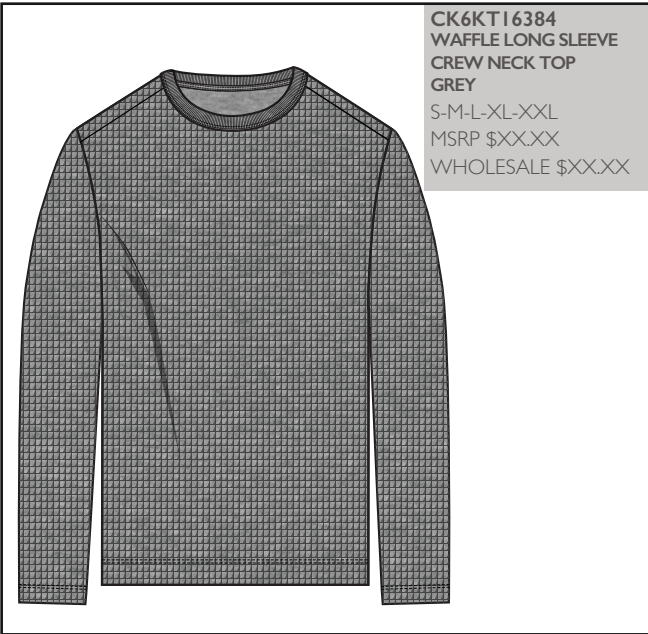

Cottan & Co.

PERFORMANCE KNITS | SWEATERS

CK6KT16372
WAFFLE LONG SLEEVE
HENLEY SHIRTS
BLACK
S-M-L-XL-XXL
MSRP \$XX.XX
WHOLESALE \$XX.XX

CK6KT16381
WAFFLE LONG SLEEVE
CREW NECK TOP
NAVY
S-M-L-XL-XXL
MSRP \$XX.XX
WHOLESALE \$XX.XX

CK6KT16382
WAFFLE LONG SLEEVE
CREW NECK TOP
BLACK
S-M-L-XL-XXL
MSRP \$XX.XX
WHOLESALE \$XX.XX

CK6KT16384
WAFFLE LONG SLEEVE
CREW NECK TOP
GREY
S-M-L-XL-XXL
MSRP \$XX.XX
WHOLESALE \$XX.XX

CK6KT16971
L/S SPORT QUARTER ZIP
GREY MELANGE
S-M-L-XL-XXL
MSRP \$XX.XX
WHOLESALE \$XX.XX