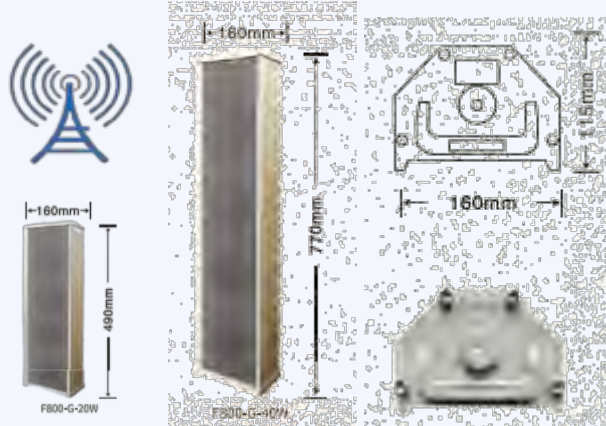

4G Wireless 4G village terminal
EVA-F800-H
Functions&Features 

- | | |
|-----------------------------------|--|
| Power: 2x50w | APP remote playback |
| Output: 2x8Ω | Automatically external power control |
| IP grade:XP6 | Automatically corrects the world clock |
| Receiving mode :SIM/network input | Automatic remote control |
| Android mobile | Unlimited distance instant broadcast |
| APP download interface | |
| Mobile APP remote call | |
| Mobile APP remote recording call | |
| Mobile APP text to voice call | |

Public Address Audio System—4G wireless voice equipment system

Wireless 4G voice wall mounted speaker
(SIM/network input)
EVA-F800-L

Functions&Features

Power:40W	Output 8Ω
Material: ABS	Receiving mode :SIM/ network
Android mobile input	APP remote playback
APP download interface	Automatically external power control
Mobile APP remote call	Automatically corrects the world clock
Mobile APP remote recording call	Automatic remote control
Mobile APP text to voice call	Unlimited distance instant broadcast

Wireless 4G voice outdoor Column Speaker
(SIM/network input)
EVA-F800-G-20W/-40W

Functions&Features

Power:20W/40W	Output 8Ω
Material:Magal	Receiving mode :SIM/ network
Android mobile input	APP remote playback
APP download interface	Automatically external power control
Mobile APP remote call	Automatically corrects the world clock
Mobile APP remote recording call	Automatic remote control
Mobile APP text to voice call	Unlimited distance instant broadcast