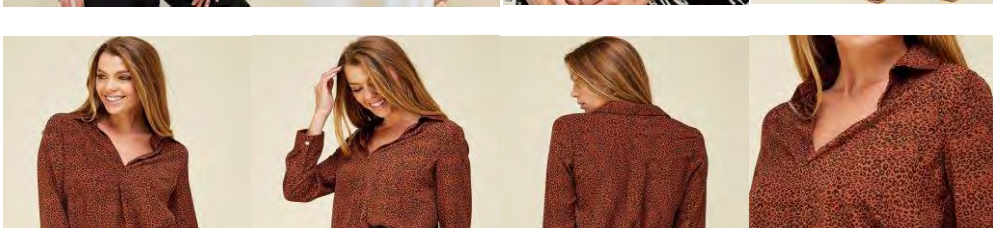

ET10754 Leopard printed shirts top
Pack Sizes S M L
Pack Ratio 2 2 2
Piece Price $7.00
QTY / Color
5 BLACK