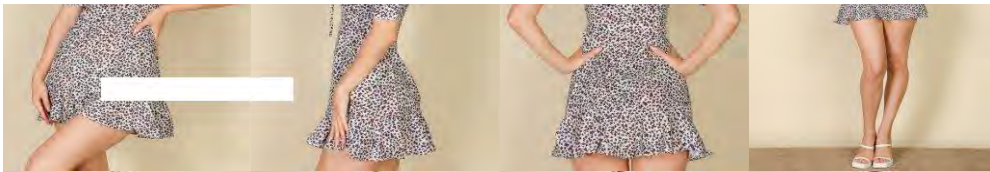

180 WHITE/NAVY
414