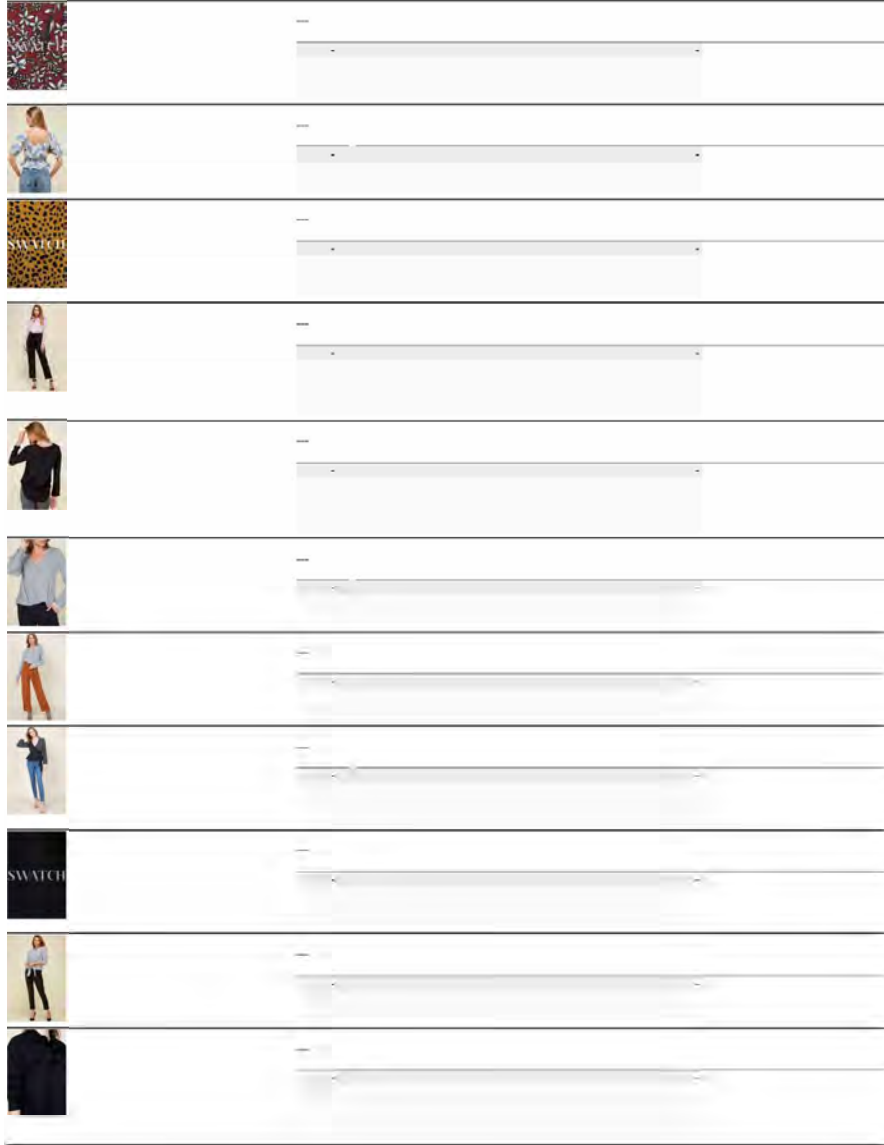

A

Slit Sleeves Ribbon Tie Shirt
ET10611

100% Polyester

Made in China

XS   s   m   L   XL   1X   2X   3X

BLACK	106	106	106
BLUE	124	124	124
MAUVE	108	108	108
Stripe Pocket Top			

318
372
324