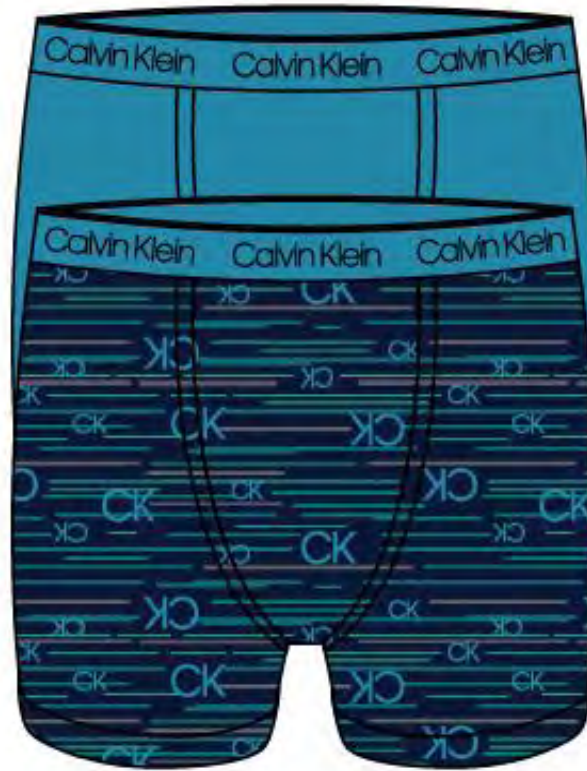

STYLE#	DESCRIPTION	COLOR	MSRP
RO5146-AV2	BXR BRF 2PK	BLUCKLNS/BLMOON	$24.00