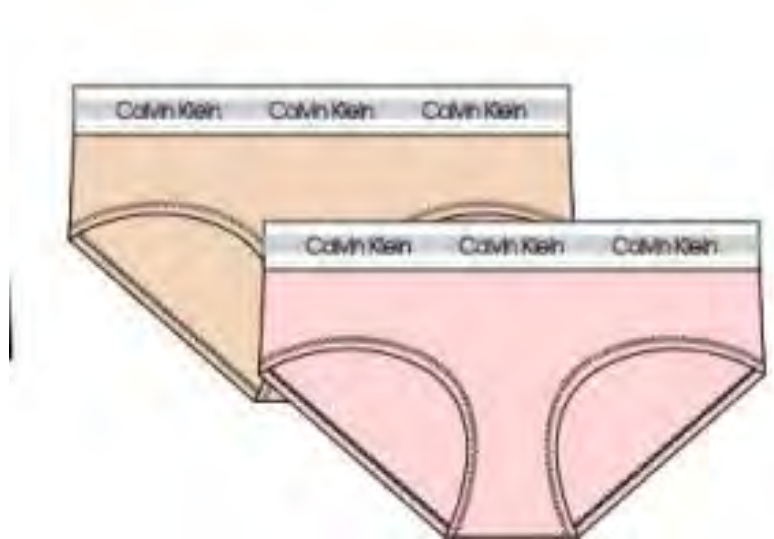

STYLE#	DESCRIPTION	COLOR	MSRP
RH7104-A14	HIPSTER 2PK	CRYSTALPNK/NUDE	$22.00