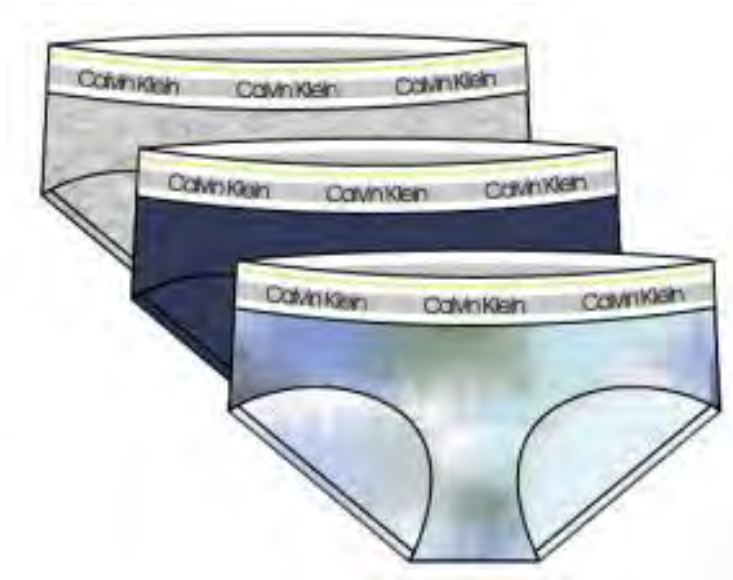

STYLE#	DESCRIPTION	COLOR	MSRP
RM7100F-ATG	HIPSTER 3PK	TIEDY/SYM/HG	$26.00