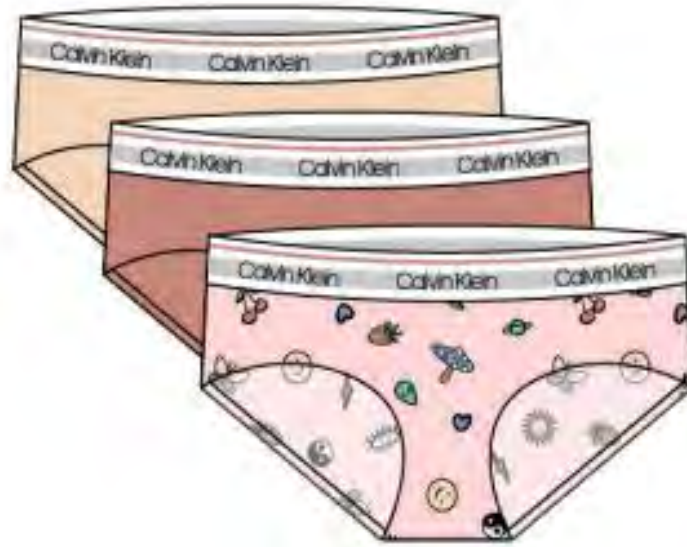

STYLE#	DESCRIPTION	COLOR	MSRP
RHH710FC-ATD	HIPSTER 3PK	ICNPNK/RSDWN/NU	$26.00