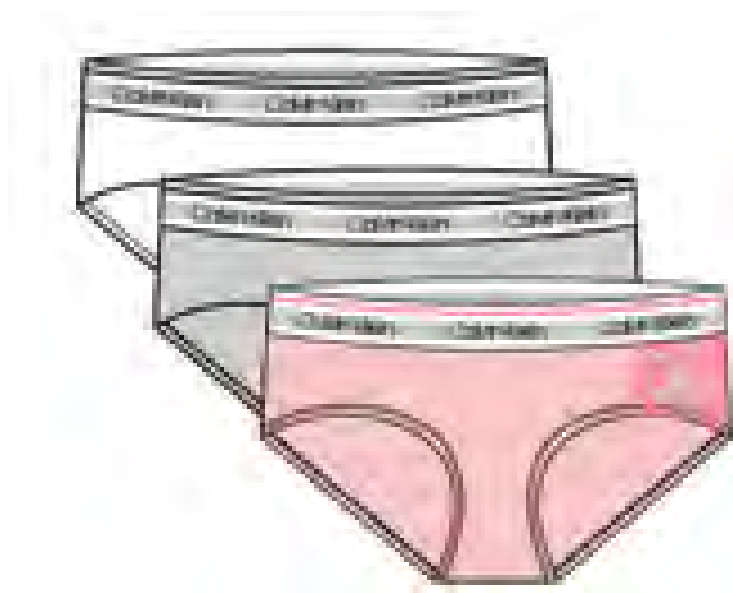

STYLE#	DESCRIPTION	COLOR	MSRP
RM7100C-ATA	HIPSTER 3PK	WH/HG/STRTD	$26.00