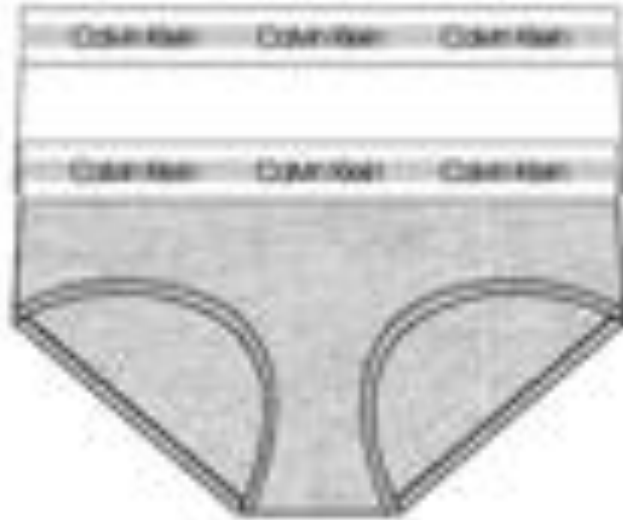

STYLE#	DESCRIPTION	COLOR	MSRP
RF7104OC-A10	HIPSTER 2PK	H.GREY/CLSC WHT	$22.00