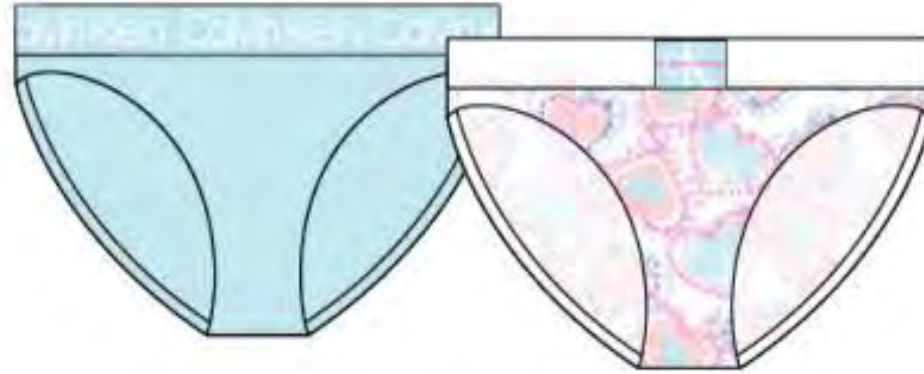

STYLE#	DESCRIPTION	COLOR	MSRP
RU7112RC-ATB	BIKINI 2PK	HRTTIEDY/EMPYR	$22.00