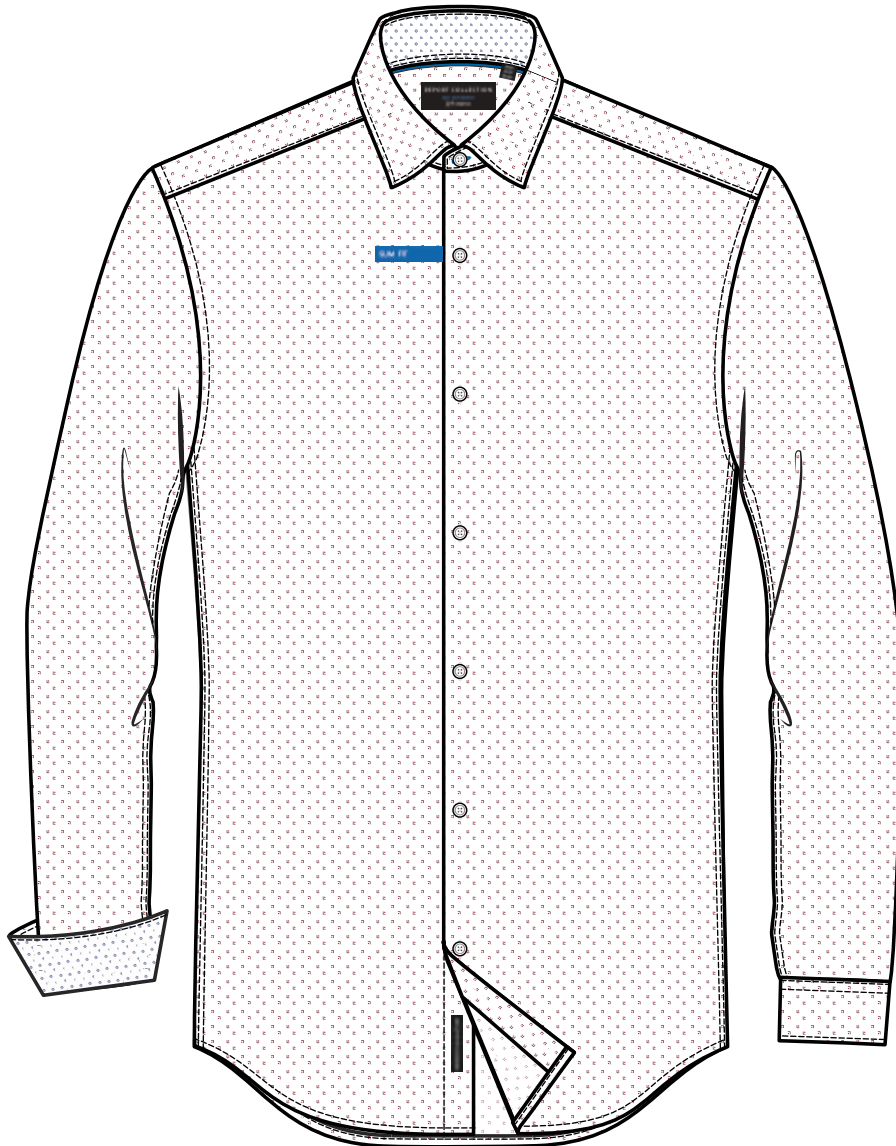

DRESS SHIRTS

379006R02CA_27 Burgundy

L/S 4 Way Geo Print Woven Dress Shirt

93% Polyester 7% Spandex