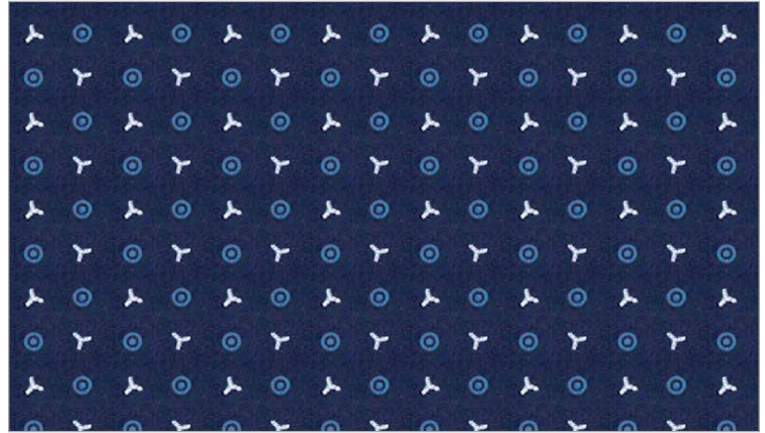

DRESS SHIRTS

359124R02CA-37_40 Blue

L/S 4 Way Geo Print Woven Dress Shirt

93% Polyester 7% Spandex