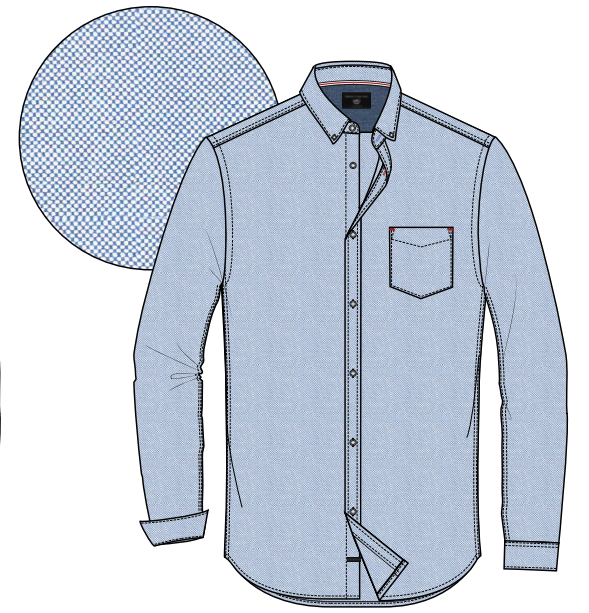

Content: 70% Cotton 30% Polyester

362424R-37_01 White
L/S Cotton Solid Oxford
Woven Sport Shirt

362424R-37_09 Black
L/S Cotton Solid Oxford
Woven Sport Shirt

362424R-37_41 Navy
L/S Cotton Solid Oxford
Woven Sport Shirt

362424R-37_49 Lt Blue
L/S Cotton Solid Oxford
Woven Sport Shirt

362424R-37_70 Grey
L/S Cotton Solid Oxford
Woven Sport Shirt

362424R-37_93 Sand
L/S Cotton Solid Oxford
Woven Sport Shirt

362424R-37_35 Moss
L/S Cotton Solid Oxford
Woven Sport Shirt