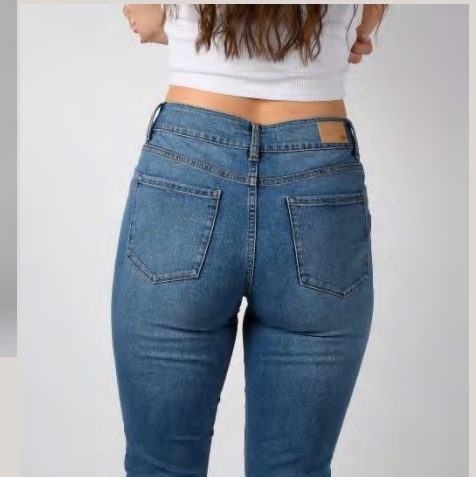

STYLE - **28** MID-RISE TUMMY TUCK FIT SOLUTION SKINNY PLUS

STYLE REF. - TW19-14781

MSRP PRICE: 98.88

Points of measurement	Size-18 (plus)
Waist (relax)	38
Low Hip	44
Mid Thigh	21
Knee	16
Leg opening	11 1/2
Inseam	28
Front rise	12
Back rise	18 3/4

14W	16W	18W	20W	22W	24W	Master carton total
9	9	6	6	3	3	36 pcs

14W	16W	18W	20W	22W	24W	Inner carton total
3	3	2	2	1	1	12