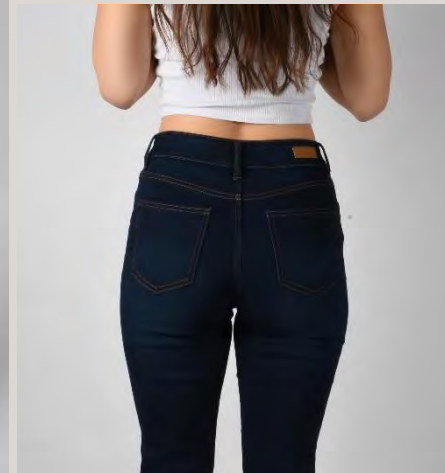

STYLE -MID-RISE TUMMY TUCK FIT SOLUTION SKINNY PLUS

STYLE REF. - TW19-14781

MSRP PRICE: 98.88

Points of measurement	Size- 18 (plus)
Waist (relax)	39
Low Hip	44 1/2
Mid Thigh	18
Knee	21 1/2
Leg opening	11 1/2
Inseam	28
Front rise	12
Back rise	18 3/4

14W	16W	18W	20W	22W	24W	Master carton total
9	9	6	6	3	3	36 pcs

14W	16W	18W	20W	22W	24W	Inner carton total
3	3	2	2	1	1	12