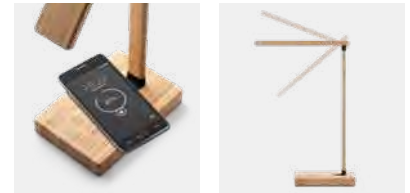

Wireless charger

Morey 97122

Bamboo foldable table lamp with wireless charger, with 16 white and 9 yellow LEDs.

The wireless charger is fast charging, having a power up to 10W, with 5V/2A, 9V/2A inputs and USB-A output with 5V/2A power. Includes a USB-C charging cable. Supplied in kraft box.

432 x 110 x 37 mm

LSR