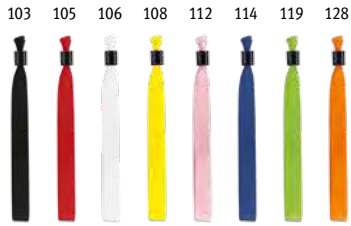

Ice scraper in PP (60%) and wheat straw (40%).

± 235 x 105 mm

PDP

108

114

128

94970

Tamper proof satin bracelet with security clasp. Available in a wide range of colours.