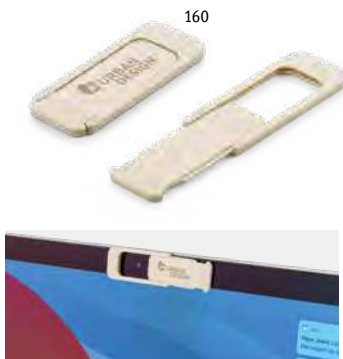

160

97953

Wheat straw fiber and PP webcam protector with sliding cover and sticker on the back. This protector's size is universal and suitable for smartphone, tablet and laptop.

± 42 x 17 mm | Open: 65 x 17 mm

PDP