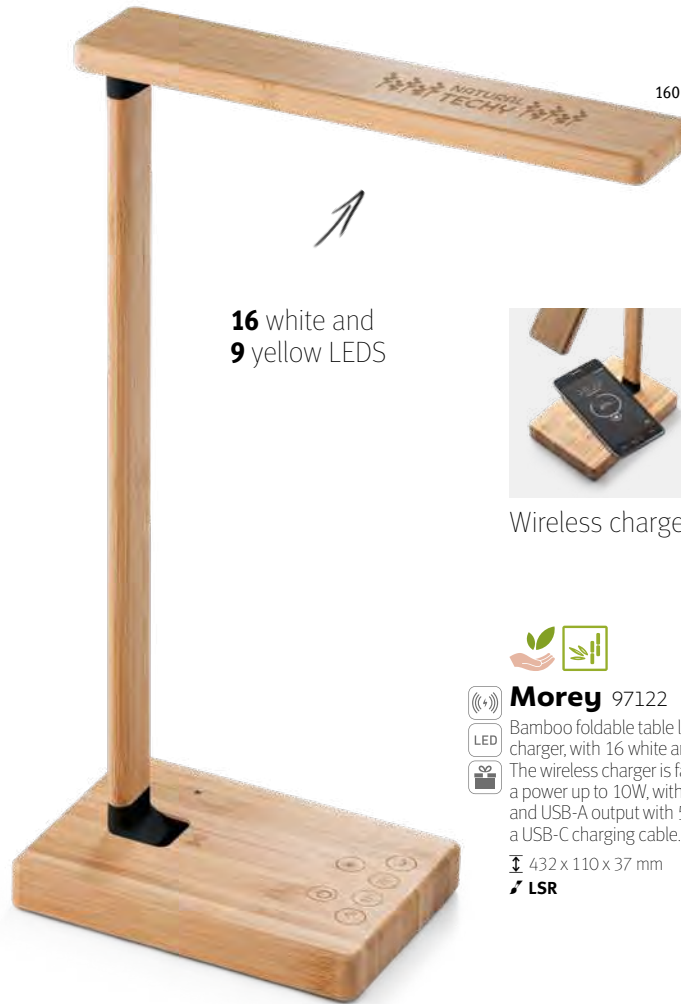

Bamboo Collection

The authenticity and durability of bamboo are carefully crafted into different products allowing you to enjoy them in your daily life.

16 white and 9 yellow LEDs