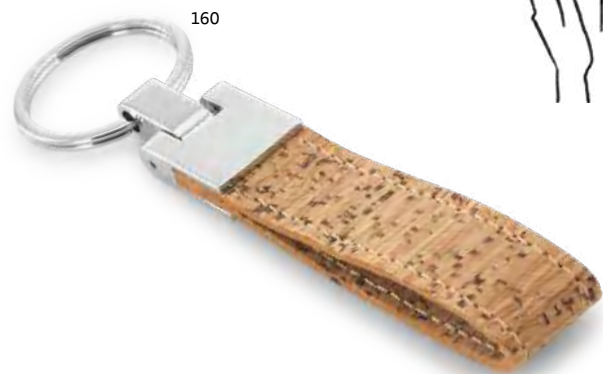

# KEYCHAINS

160

95051

Cork keyring. Supplied with a self assembly kraft paper box.

35 x 55 x 3 mm

LSR

160

93145