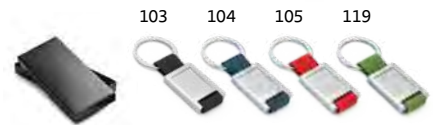

# Ideal products to customise with doming

With carabiner

93368

Metal keyring with area for doming, with bottle opener and carabiner. Supplied in a gift box.

± 29 x 52 x 4 mm

LSR, DOM, SCR

Rotating 360°

93177