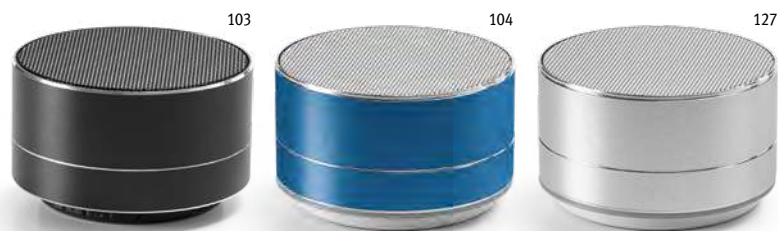

- 97252
- Aluminium speaker with microphone, BT transmission and TF card reader, 3W/4 power and autonomy up to 3h. Functions: answering calls, volume control, connection to mobile device's playlist and FM radio. This product includes USB cable for charging and is supplied in a gift box.
- $\varnothing 71 \times 42 \text{ mm}$ | Box: 80 x 80 x 60 mm
- LSR, LAS, PDP