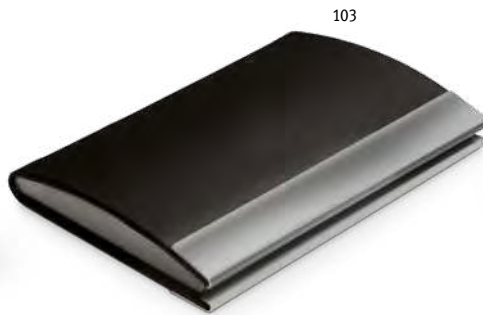

93309
Mirrored metal and PU business card holder.
Supplied in a gift box.
📏 95 x 65 x 13 mm | Box: 105 x 70 x 15 mm
🚀 LSR, TRD, TRS