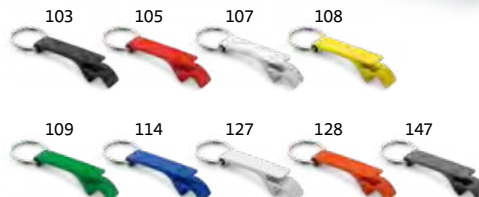

93151

Aluminium keyring with bottle opener.
11 x 60 x 15 mm
SCR, LSR